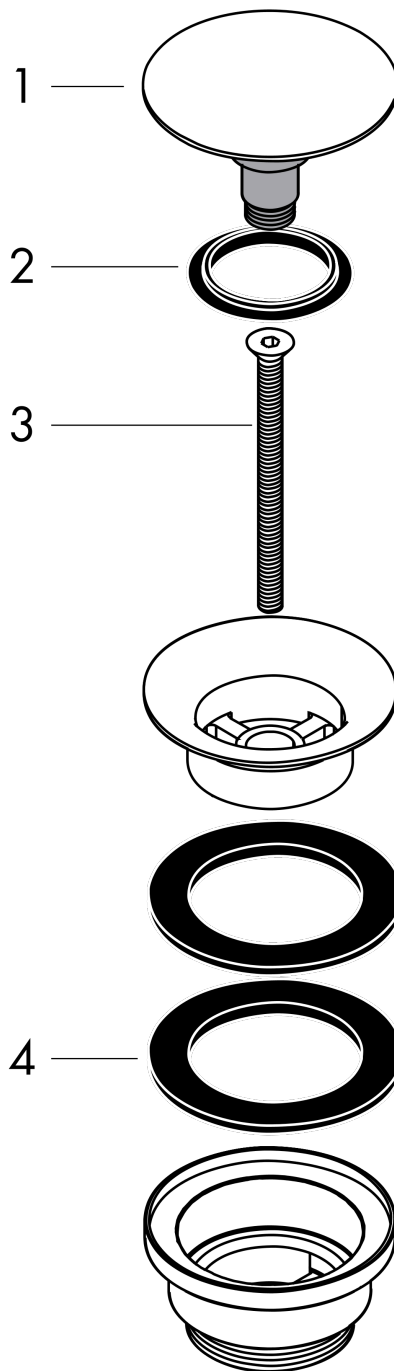

Waste set push-open for basin and bidet mixers

Finish: **Matt Black** Article Number: **50100670**

Description

product features

- operation with pressure plug
- for basins with overflow hole
- drain plug material brass
- connection dimension G 1 ¼
- with overflow

Design awards

Product image

Scale drawing

Waste set push-open for basin and bidet mixers
 Finish: **Matt Black** Article Number: **50100670**

Exploded Drawing

Year of production: >06/20

Waste set push-open for basin and bidet mixers

Finish: **Matt Black** Article Number: **50100670**

Spare part list

Year of production: >06/20

| Pos. | Description | Article Number | Price | PU |
|-------------|--------------------|-----------------------|--------------|-----------|
| 1 | plug | 97204670 | € 88,06 | 1 |
| 2 | seal | 97205000 | € 5,36 | 1 |
| 3 | screw | 98000000 | € 5,36 | 1 |
| 4 | form ring | 96361000 | € 8,69 | 1 |