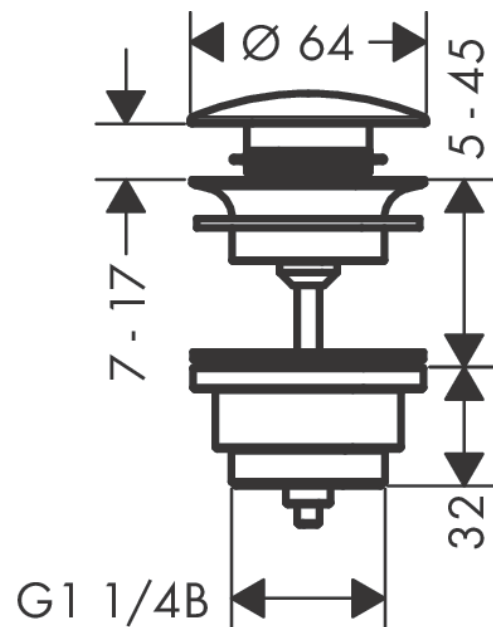

Waste set push-open for basin and bidet mixers

Finish: **Matt Black** Article Number: **50100670**

Description

product features

- operation with pressure plug
- for basins with overflow hole
- drain plug material brass
- connection dimension G 1 ¼
- with overflow

Design awards

Product image

Scale drawing

Waste set push-open for basin and bidet mixers
 Finish: **Matt Black** Article Number: **50100670**

Exploded Drawing

Year of production: >06/20

Waste set push-open for basin and bidet mixers

Finish: **Matt Black** Article Number: **50100670**

Spare part list

Year of production: >06/20

| Pos. | Description | Article Number | Price | PU |
|-------------|--------------------|-----------------------|--------------|-----------|
| 1 | plug | 97204670 | € 88,06 | 1 |
| 2 | seal | 97205000 | € 5,36 | 1 |
| 3 | screw | 98000000 | € 5,36 | 1 |
| 4 | form ring | 96361000 | € 8,69 | 1 |